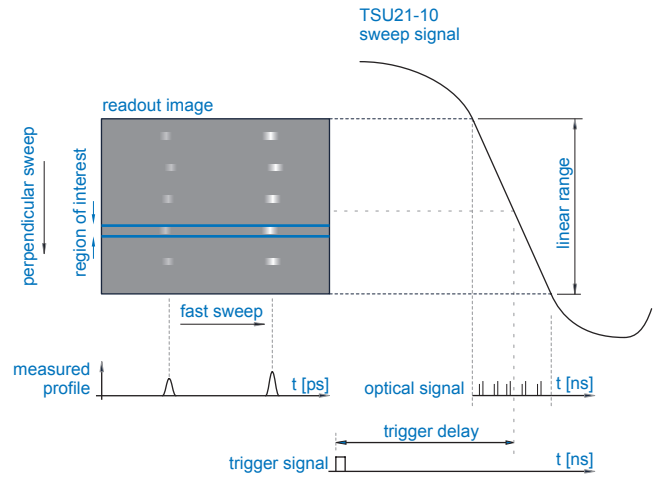

STREAK CAMERA SWEEP UNIT

TSU22-10

Triggered Sweep Unit

- Orthogonal sweep for SC-10 main unit
- 100 ns/mm to 5 ms/mm sweep speed
- 0 to 10 kHz trigger frequency
- High sweep speed linearity

Sweep Unit TSU22-10

The TSU22-10 sweep unit is used with the OptoScope SC-10 main unit to provide orthogonal deflection with regards to the first sweep direction. The sweep unit drives the second deflection plates.

Typically, first deflection plates are driven by fast synchroscan sweep unit. This results in double sweep measurements with fast sweep on the X-axis (synchroscan) of the readout image and a slow sweep (TSU22-10) on the Y-axis. Instead of using the full length input slit either part of the length or only a point source is used.

SPECIFICATIONS

Temporal resolution (single-shot)	10 ns (typ. FWHM)
Temporal jitter	<10 ns (rms)
Sweep frequency	0 to 10 kHz
Sweep speed accuracy	±5% (mean over 10 mm)
Sweep speed non-linearity	±2.5% typ. / ±5% max. (15 mm)
Operation modes	Sweep / Focus
Trigger signal input	>+2 V (Trise <20 ns, Tpw >20 ns)
Trigger signal input connection	BNC / 50 Ω
Trigger signal output	+2 V (typ. Tpw = time base)
Trigger signal output connection	BNC / 50 Ω
Temperature	0 - 35°C (op.) / -5 - +45°C (stor.)
Humidity	20 - 80% rel. non-condensing
Altitude	sea level up to 3000 m
Weight	3.3 kg (typ.)