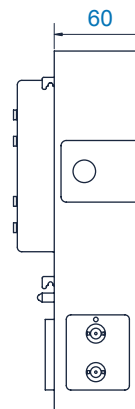

STREAK CAMERA SWEEP UNIT

TSU22-10

Triggered Sweep Unit

- Orthogonal sweep for SC-10 main unit
- 100 ns/mm to 5 ms/mm sweep speed
- 0 to 10 kHz trigger frequency
- High sweep speed linearity

Sweep Unit TSU22-10

The TSU22-10 sweep unit is used with the OptoScope SC-10 main unit to provide orthogonal deflection with regards to the first sweep direction. The sweep unit drives the second deflection plates.

Typically, first deflection plates are driven by fast synchroscan sweep unit. This results in double sweep measurements with fast sweep on the X-axis (synchroscan) of the readout image and a slow sweep (TSU22-10) on the Y-axis. Instead of using the full length input slit either part of the length or only a point source is used.

SPECIFICATIONS

Temporal resolution (single-shot)	10 ns (typ. FWHM)
Temporal jitter	<10 ns (rms)
Sweep frequency	0 to 10 kHz
Sweep speed accuracy	±5% (mean over 10 mm)
Sweep speed non-linearity	±2.5% typ. / ±5% max. (15 mm)
Operation modes	Sweep / Focus
Trigger signal input	>+2 V (Trise <20 ns, Tpw >20 ns)
Trigger signal input connection	BNC / 50 Ω
Trigger signal output	+2 V (typ. Tpw = time base)
Trigger signal output connection	BNC / 50 Ω
Temperature	0 - 35°C (op.) / -5 - +45°C (stor.)
Humidity	20 - 80% rel. non-condensing
Altitude	sea level up to 3000 m
Weight	3.3 kg (typ.)

TSU22-10

Sweep speed	Time base	Trigger delay (typ.)	Trigger freq. (max.)
100 ns/mm	1.5 μs	5.5 μs	10 kHz
250 ns/mm	3.75 μs	11 μs	1 kHz
500 ns/mm	7.5 μs	22 μs	1 kHz
1 μs/mm	15 μs	45 μs	1 kHz
2.5 μs/mm	37.5 μs	110 μs	100 Hz
5 μs/mm	75 μs	220 μs	100 Hz
10 μs/mm	150 μs	450 μs	100 Hz
25 μs/mm	375 μs	1.1 ms	10 Hz
50 μs/mm	750 μs	2.2 ms	10 Hz
100 μs/mm	1.5 ms	4.5 ms	10 Hz
250 μs/mm	3.75 ms	11 ms	1 Hz
500 μs/mm	7.5 ms	22 ms	1 Hz
1 ms/mm	15 ms	44 ms	1 Hz
2.5 ms/mm	37.5 ms	110 ms	0.1 Hz
5 ms/mm	75 ms	220 ms	0.1 Hz